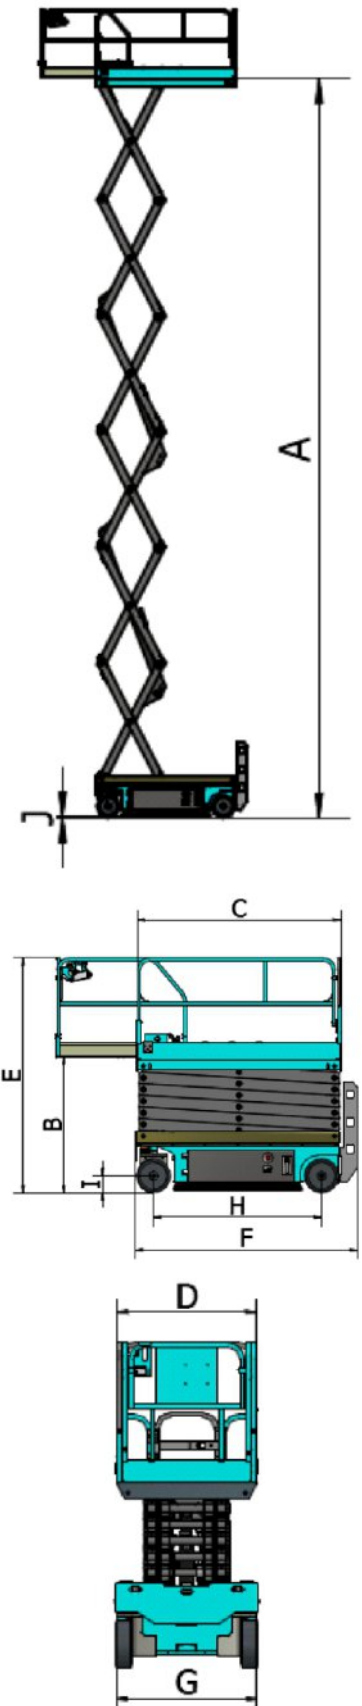

SWSL1412HD

Electric Hydraulic-drive Scissor-type Aerial Work Platform

SUNWARD

Dimension

Working height*		14m
A	Platform height maximum	12m
B	Platform height (stowed)	1.49m
C	Platform length	2.27m
	Slide-out platform extension deck	0.9m
D	Platform width	1.15m
E	Stowed height (rails up)	2.63m
	Stowed height (rails down)	2.09m
F	Overall length	2.47m
G	Overall width	1.17m
H	Wheelbase	1.87m
I	Ground clearance (stowed)	0.11m
J	Ground clearance (raised)	0.02m

Performance

Lift capacity	320kg
Lift capacity (extension deck)	113kg
Max. platform occupancy	2
Drive speed (stowed)	3.2km/h
Drive speed (elevated)	0.8km/h
Turning radius (inside)	0m
Turning radius (outside)	2.2m
Raise / lower speed	62s / 42s
Gradeability**	25%
Max. allowable working angle (lateral / longitudinal)	1.5° / 3°
Controls	Proportional
Wheel driver	Dual front wheel
Multiple disc brakes	Dual rear wheel
Tires	381mm×129mm
Battery	4×12V/300Ah
Charger	24V/30A
Weight	2980kg

* Working height is equal to Platform height plus 2m.

** Climbing ability is suitable for driving on slopes; Refer to Operator Manual for slope level.

SWSL1412HD

Electric Hydraulic-drive Scissor-type Aerial Work Platform

Standard features

◆ Proportional control	◆ Extended platform	◆ Folding guardrails platform	◆ Self-lock gate on platform
◆ Solid tire	◆ Hour meter	◆ Standard transport forklift hole	◆ Safety maintenance support rod
◆ Horn	◆ Flashing beacon	◆ Action beep	◆ Dual front wheel drive
◆ Pit protection device	◆ Emergency descent system	◆ Emergency stop button	◆ Automatic brakes system
◆ Tilt sensor with alarm	◆ Charging protection system	◆ Fault diagnosis system	◆ Overload protection system